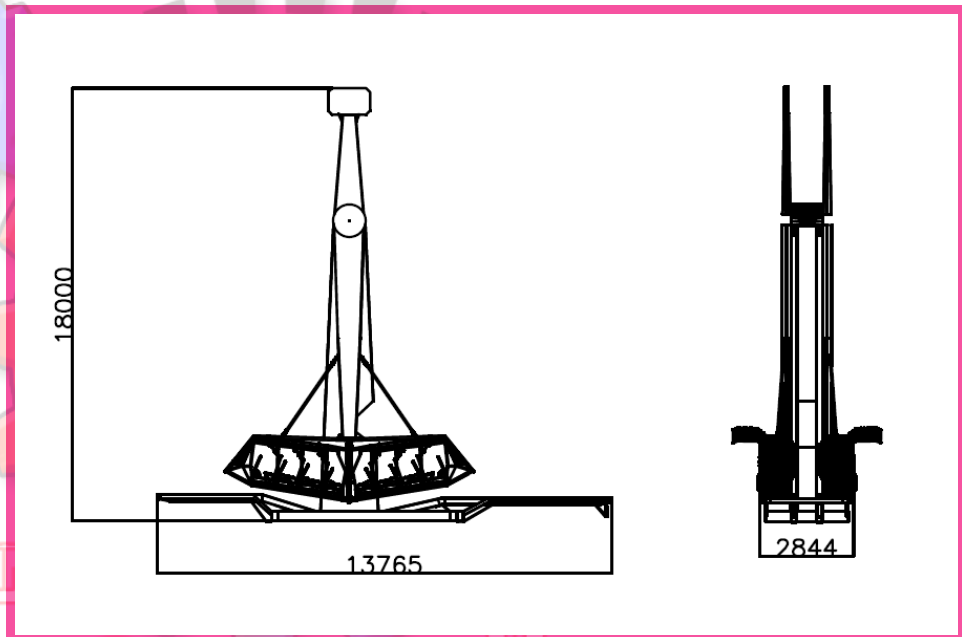

KAMIKAZE

Itinerant double kamikaze - 18m/59ft tall
 Max capacity: 32 passengers

*Model: Kamikaze

**For other models, check our website

Self transportable	— Yes
Width	— 2,84m/9,32ft
Height	— 18m/59ft
Length	— 13,76m/ — 45,15ft
Type of light	— LED
Common seats	— 16x2 Seats
Motorization	— 1x75HP

FABRIPARK Amusement Rides

Compliance of all the national and international norms for manufacturing.

NBR15926 

EN13814 

Self-transportable product on a 3-axle trailer.
Practical and easy-to-assemble equipment.